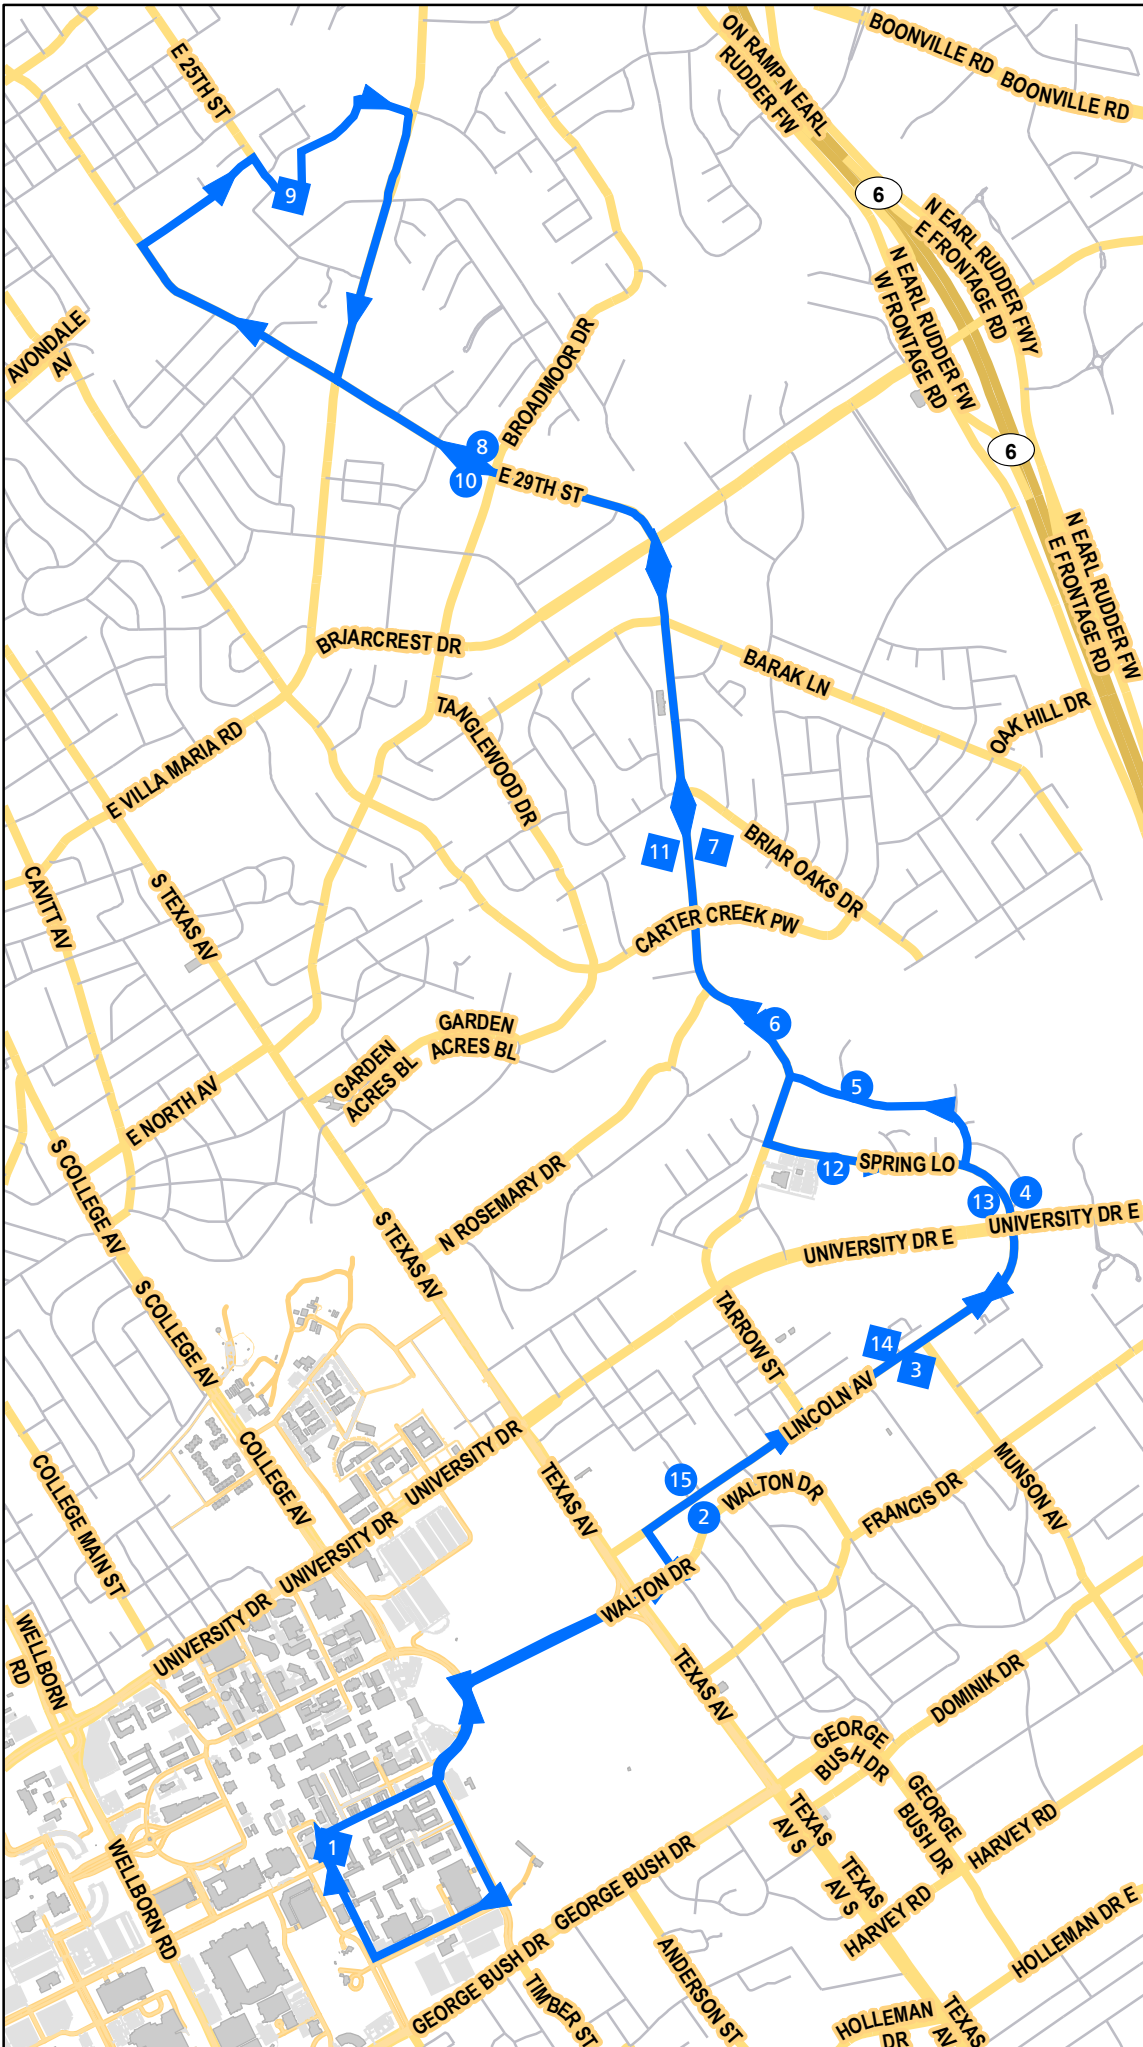

Route 12 Reveille

1. Trigon
2. University Square
3. Ashburn
4. April Bloom-East
5. Laurel Ridge-East
6. The Element
7. Carter Creek
8. Broadmoor
9. Blinn
10. Broadmoor
11. Willow Oaks
12. Laurel Ridge-West
13. April Bloom-West
14. Ashburn
15. University Square

- Regular Bus Stops
- Bus Stops with specific leave times