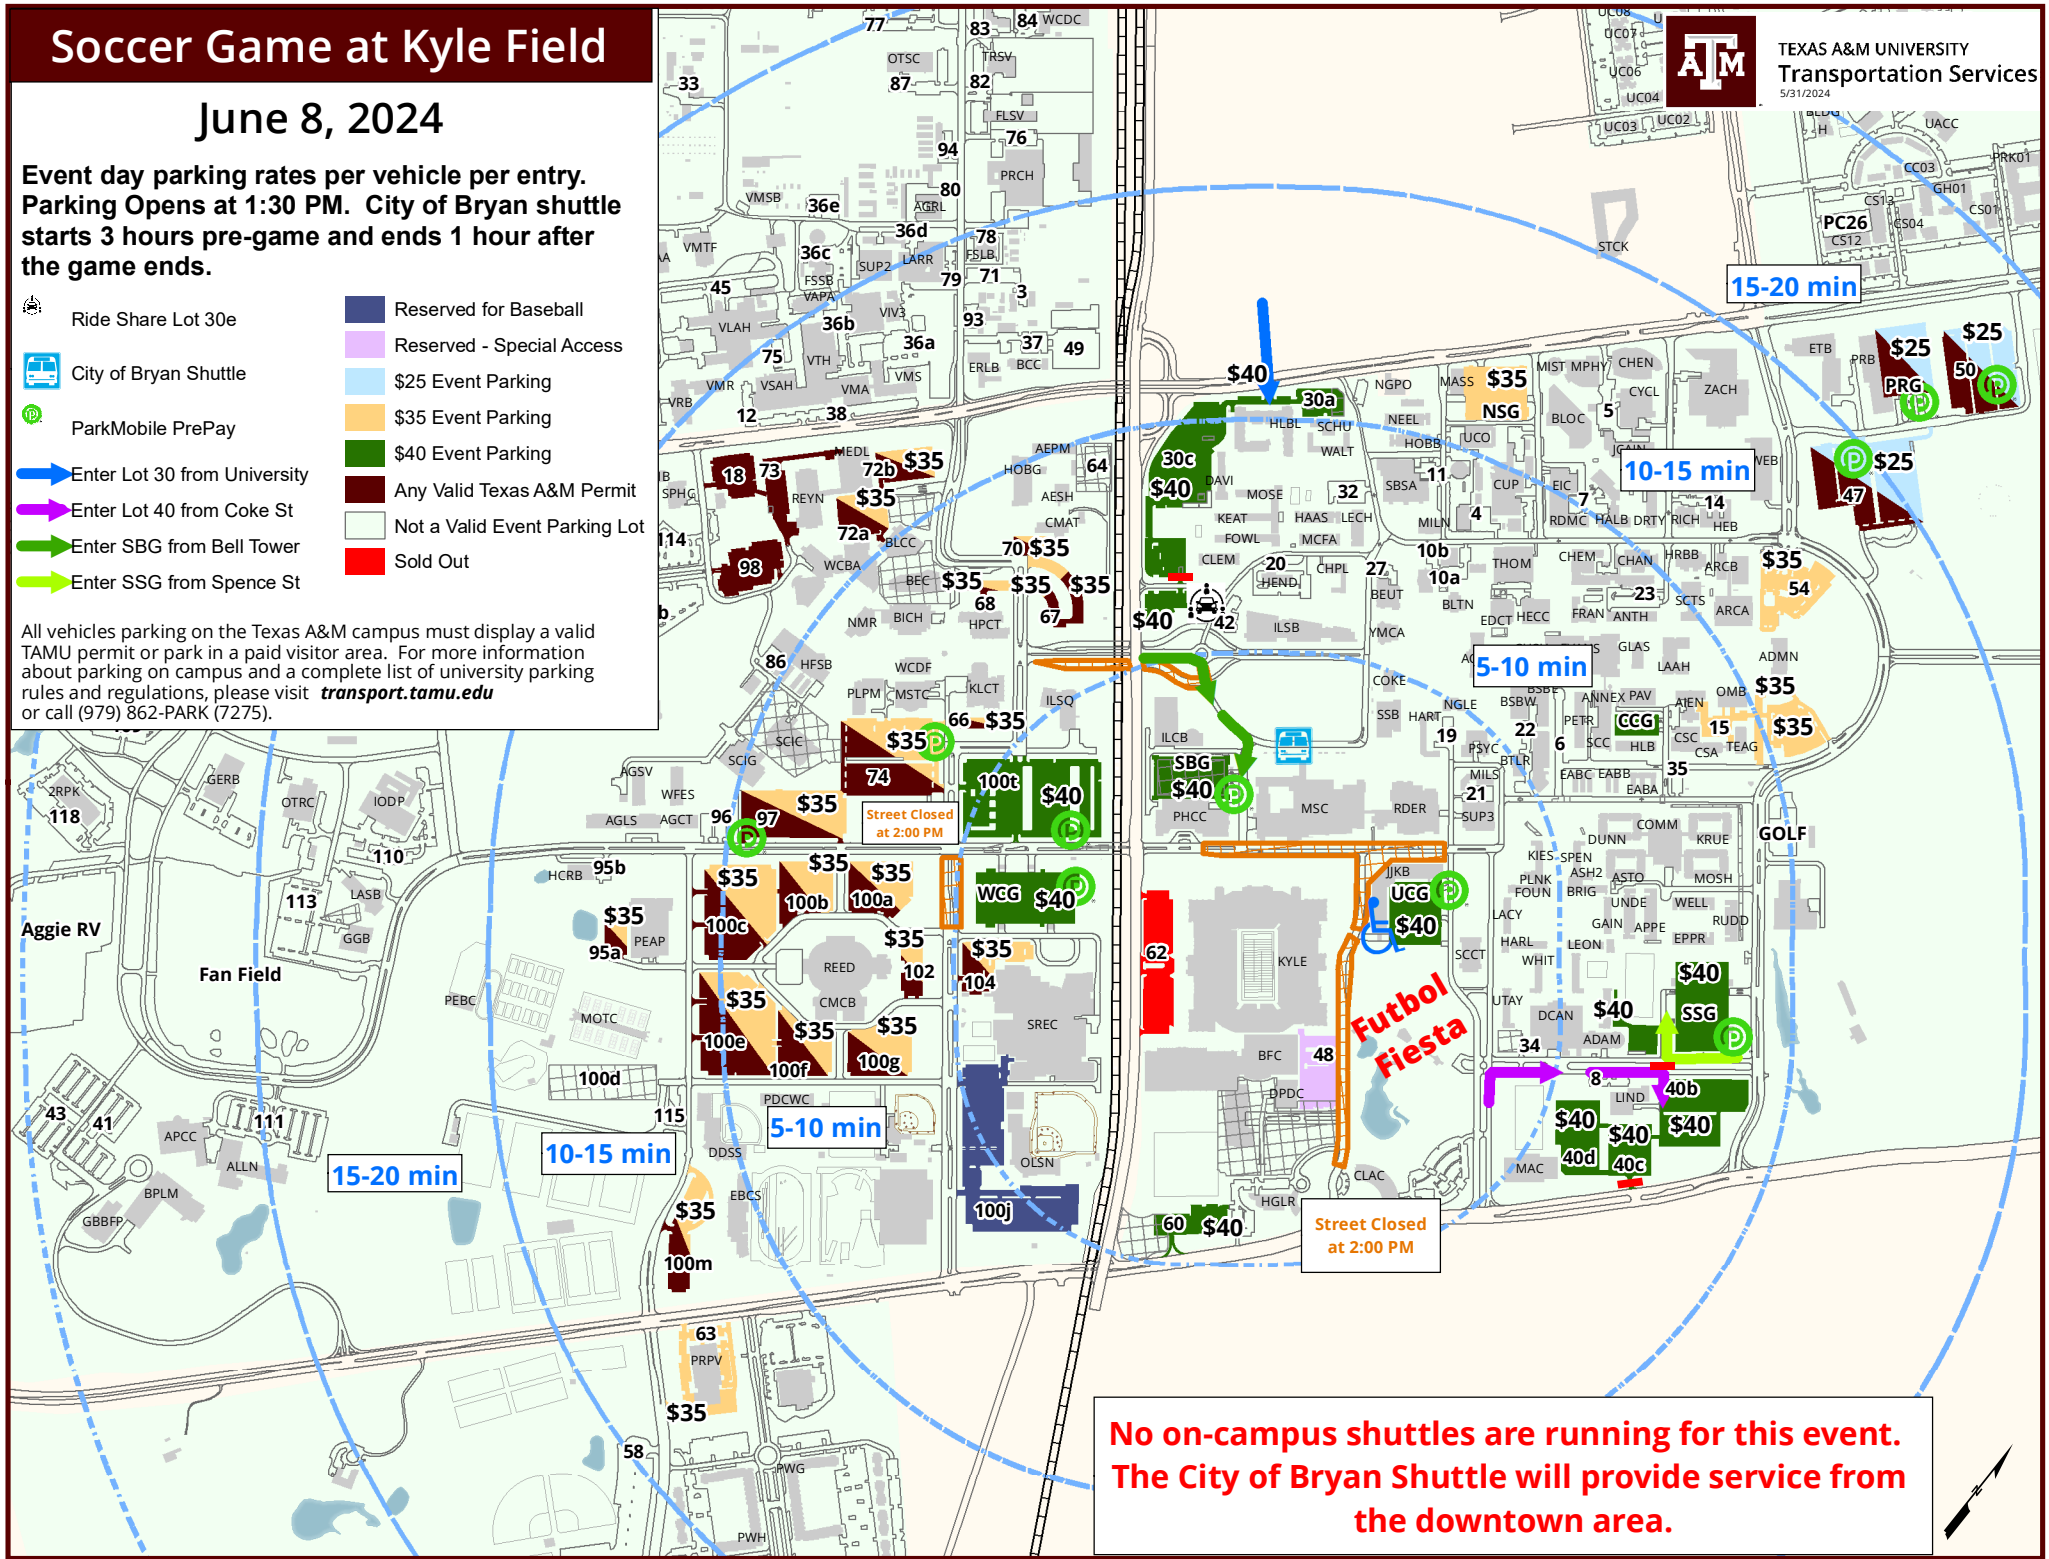

Soccer Game at Kyle Field

June 8, 2024

Event day parking rates per vehicle per entry.
 Parking Opens at 1:30 PM. City of Bryan shuttle starts 3 hours pre-game and ends 1 hour after the game ends.

- Ride Share Lot 30e
 - City of Bryan Shuttle
 - ParkMobile PrePay
 - Enter Lot 30 from University
 - Enter Lot 40 from Coke St
 - Enter SBG from Bell Tower
 - Enter SSG from Spence St
- | | |
|----------------------------|-------------------------------|
| Reserved for Baseball | \$25 Event Parking |
| Reserved - Special Access | \$35 Event Parking |
| \$40 Event Parking | Any Valid Texas A&M Permit |
| Any Valid Texas A&M Permit | Not a Valid Event Parking Lot |
| Sold Out | |

All vehicles parking on the Texas A&M campus must display a valid TAMU permit or park in a paid visitor area. For more information about parking on campus and a complete list of university parking rules and regulations, please visit transport.tamu.edu or call (979) 862-PARK (7275).

No on-campus shuttles are running for this event. The City of Bryan Shuttle will provide service from the downtown area.