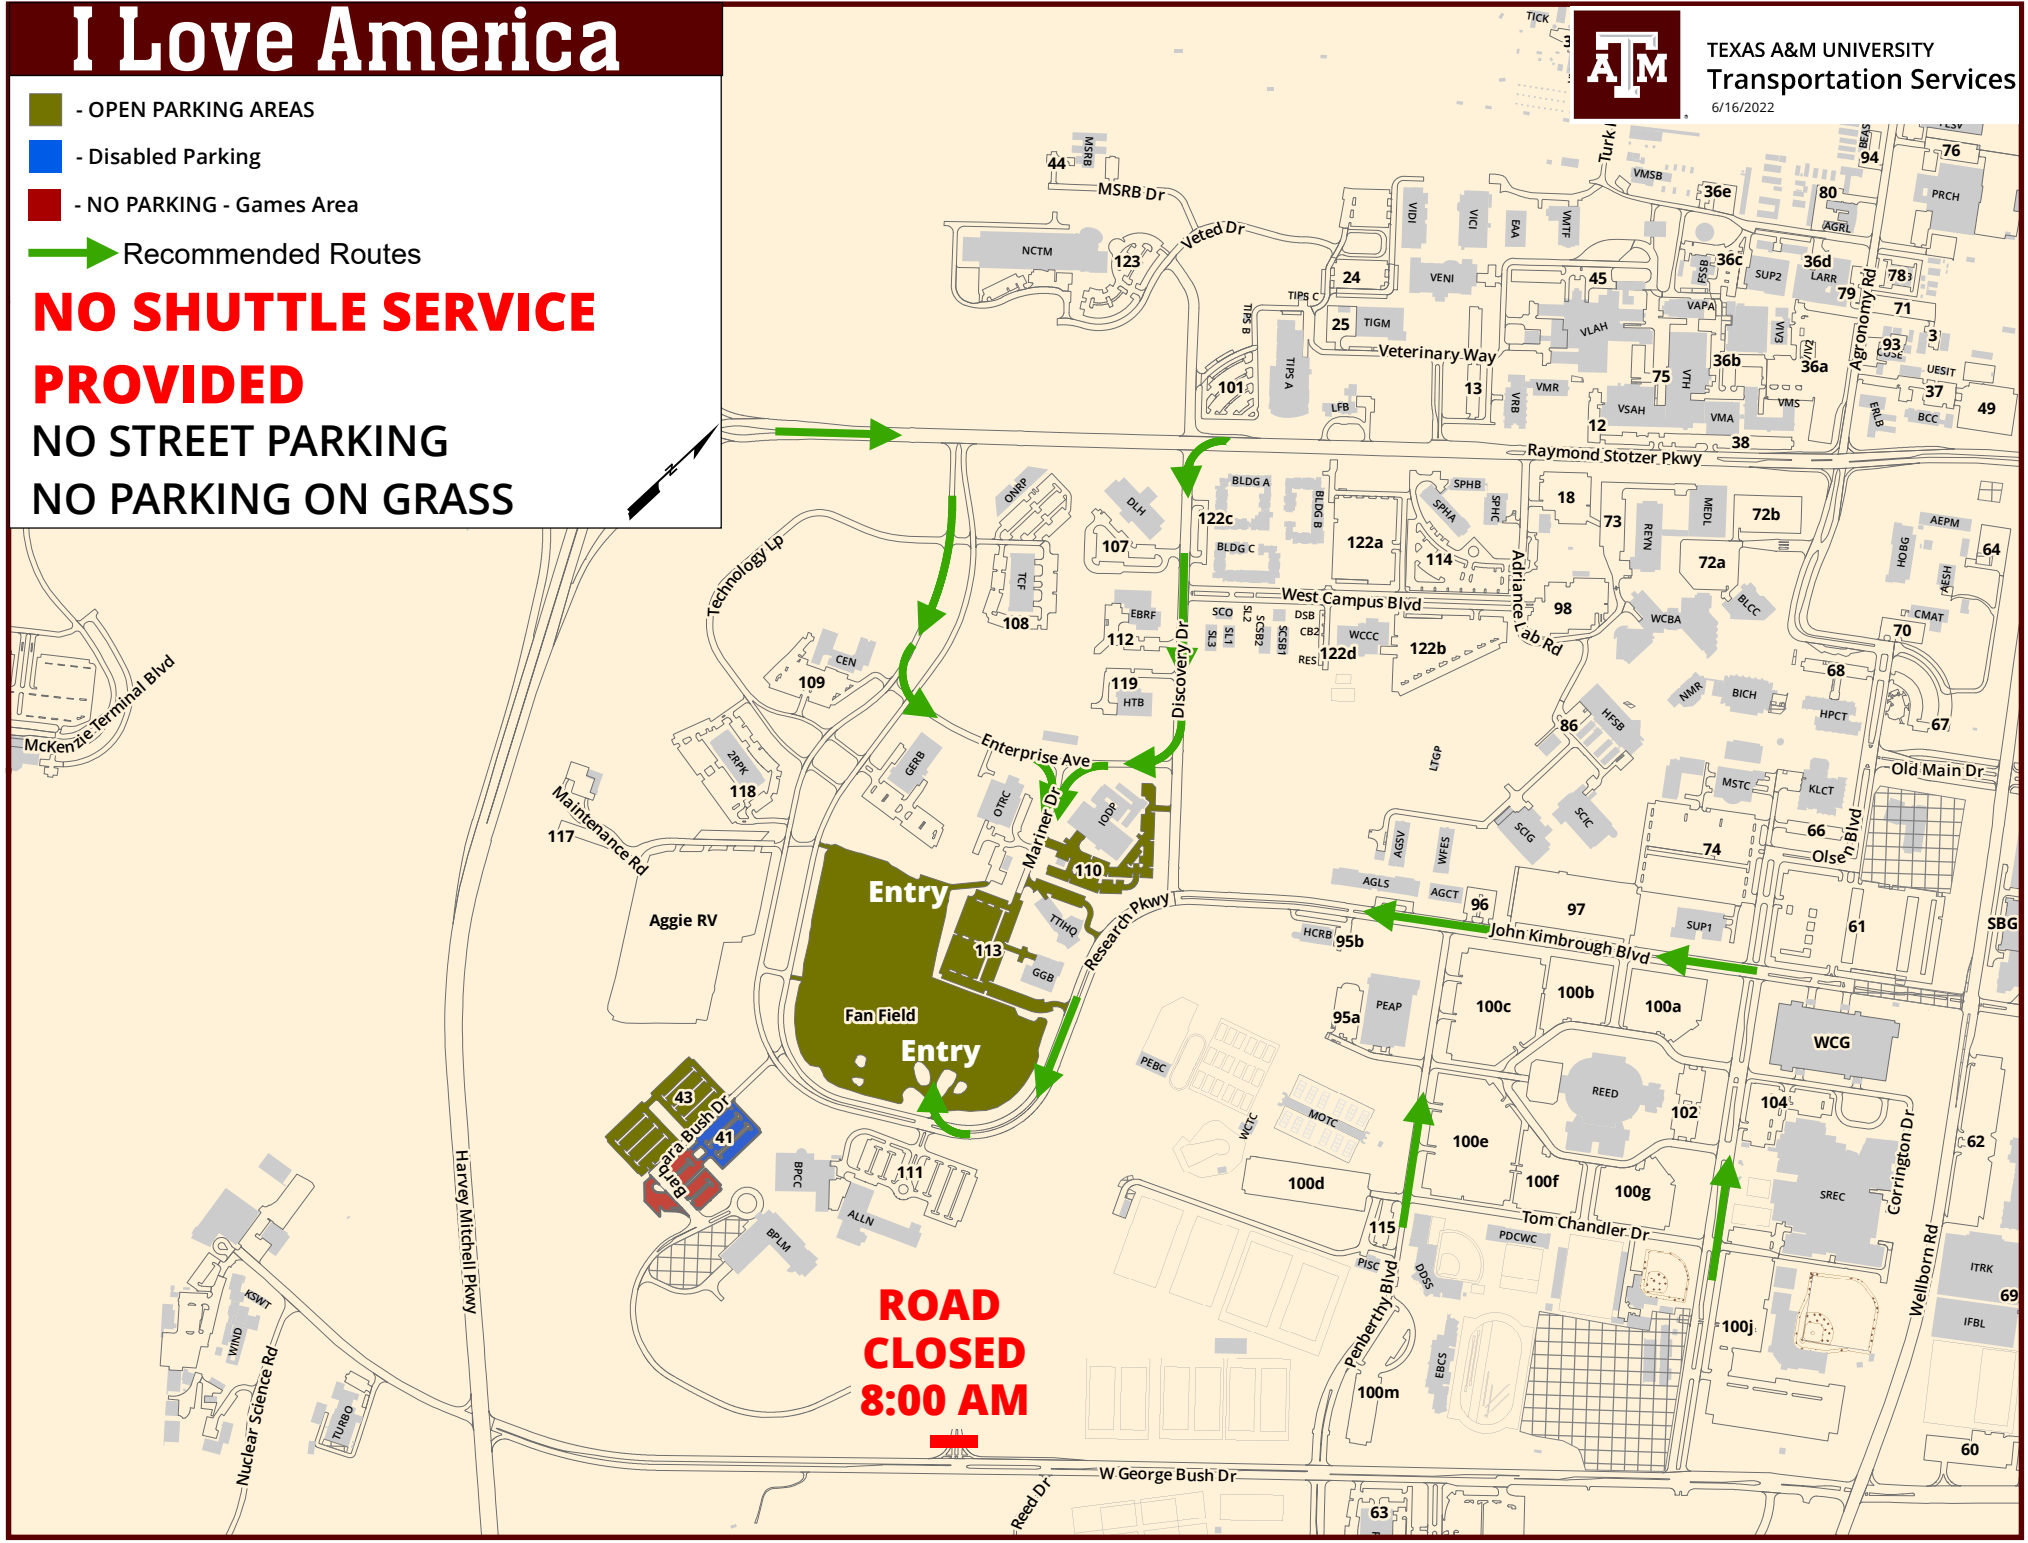

I Love America

TEXAS A&M UNIVERSITY
Transportation Services
6/16/2022

- OPEN PARKING AREAS
- Disabled Parking
- NO PARKING - Games Area
- Recommended Routes

NO SHUTTLE SERVICE PROVIDED
NO STREET PARKING
NO PARKING ON GRASS

ROAD CLOSED 8:00 AM