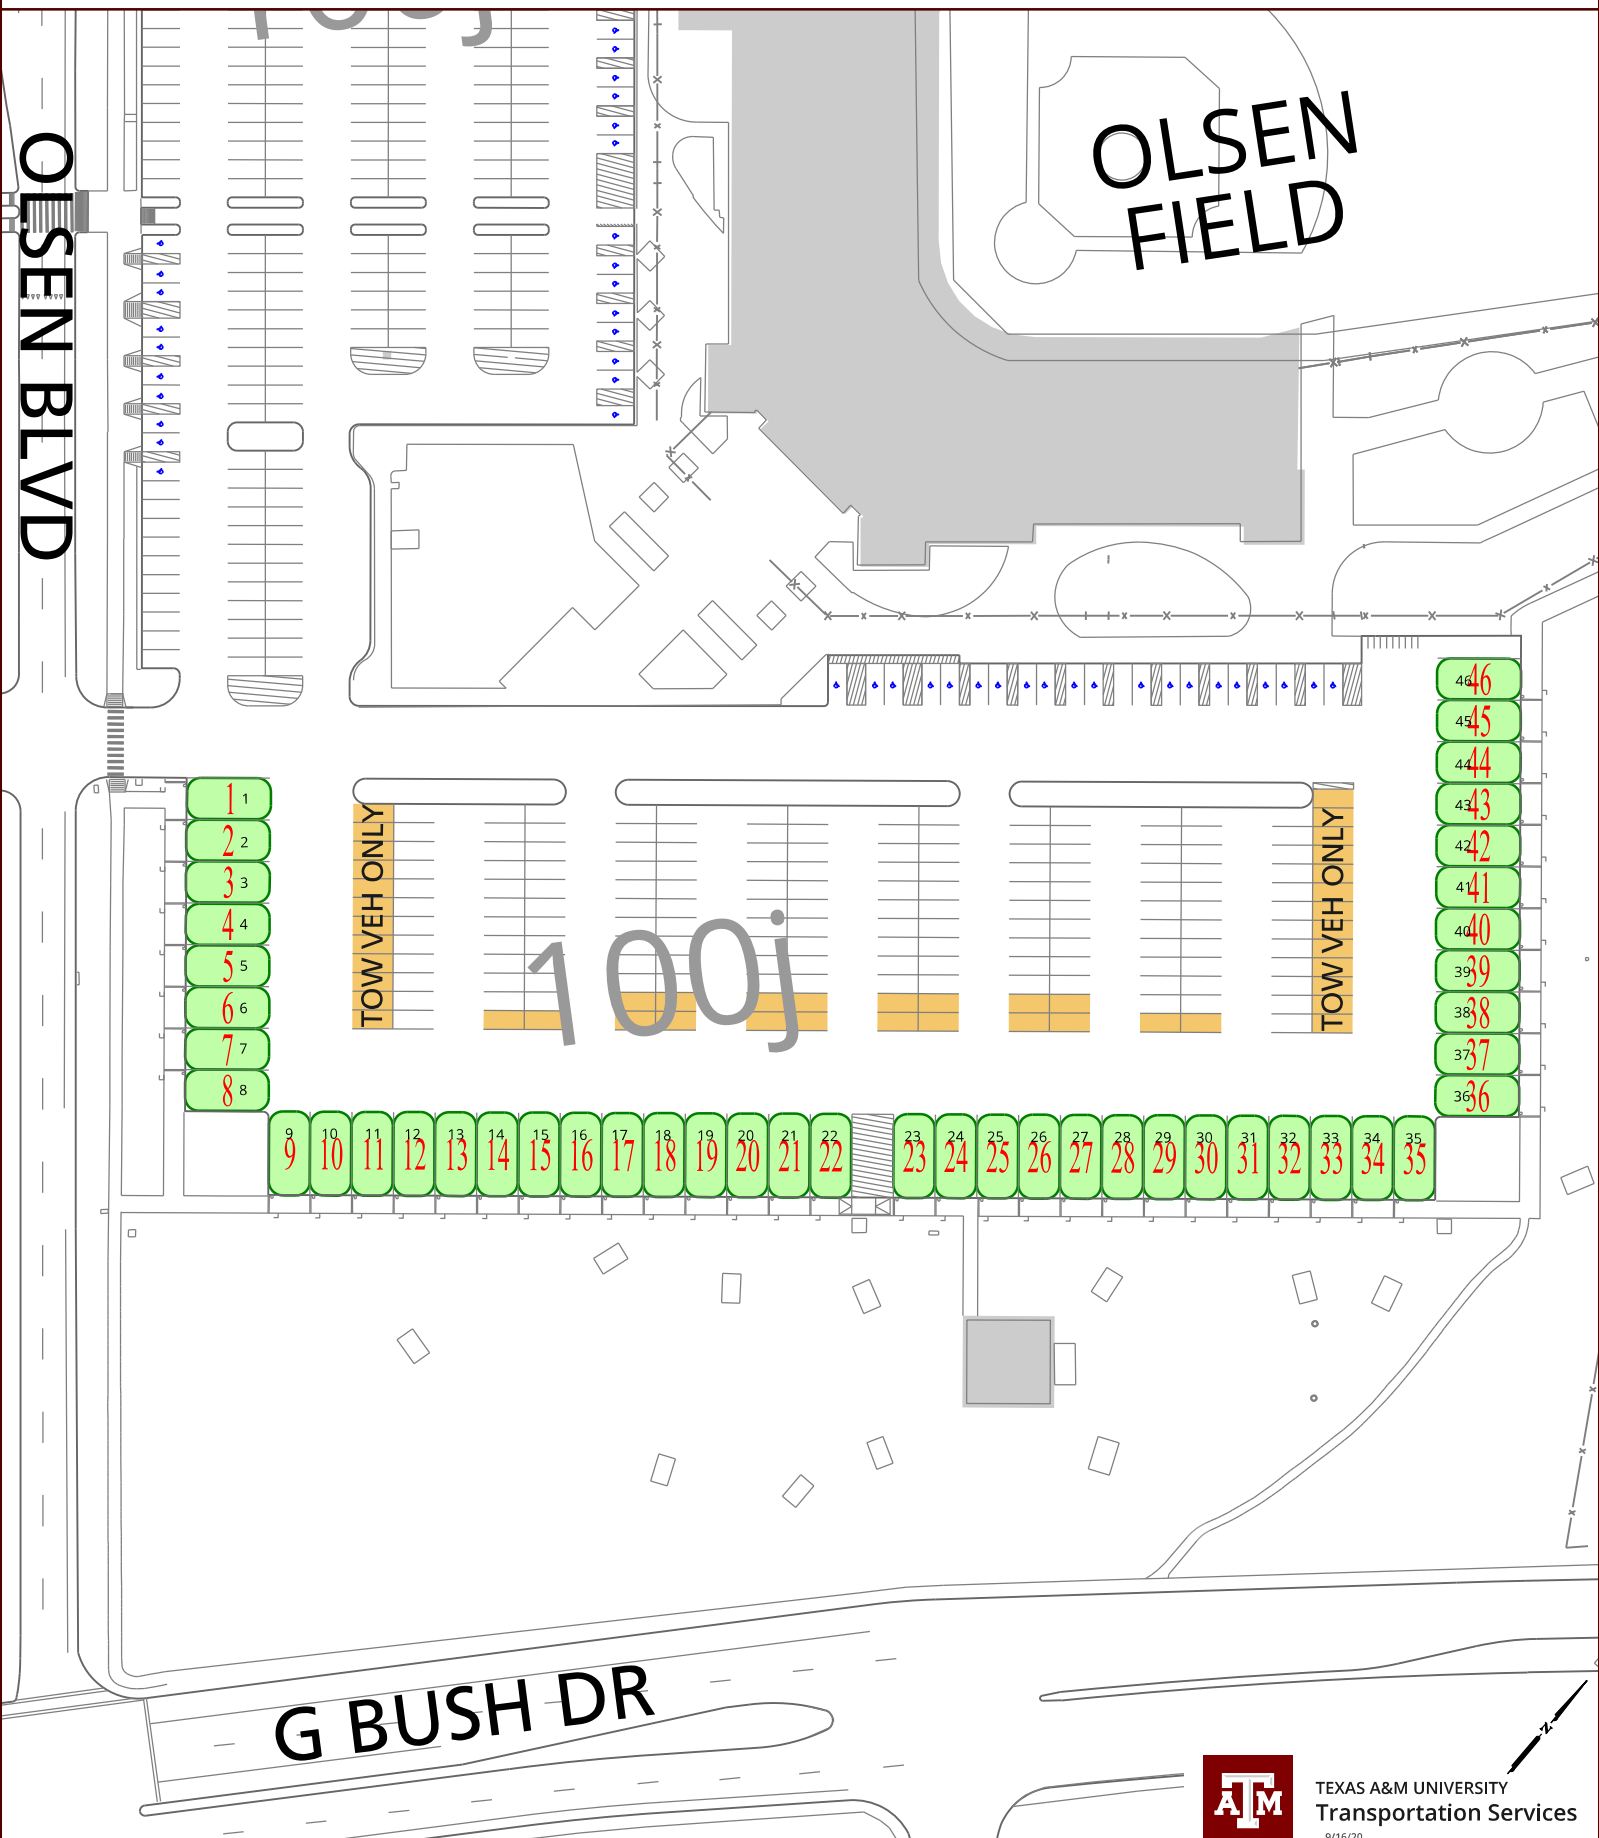

# Lot 100j FOOTBALL RV PARKING

-  - PARKING ORIENTATION FOR RVs AS SHOWN BELOW. PARK ONLY IN MARKED RV SPACES.
- NO PARKING IN DRIVE AISLES.
-  - TOW VEHICLE SPACES: ONE VEHICLE PER SPACE. PARK ONLY IN MARKED SPACES.

OLSEN BLVD

OLSEN FIELD

TOW VEH ONLY

TOW VEH ONLY

100j

- 1
- 2
- 3
- 4
- 5
- 6
- 7
- 8

- 46
- 45
- 44
- 43
- 42
- 41
- 40
- 39
- 38
- 37
- 36

- 9
- 10
- 11
- 12
- 13
- 14
- 15
- 16
- 17
- 18
- 19
- 20
- 21
- 22
- 23
- 24
- 25
- 26
- 27
- 28
- 29
- 30
- 31
- 32
- 33
- 34
- 35

G BUSH DR