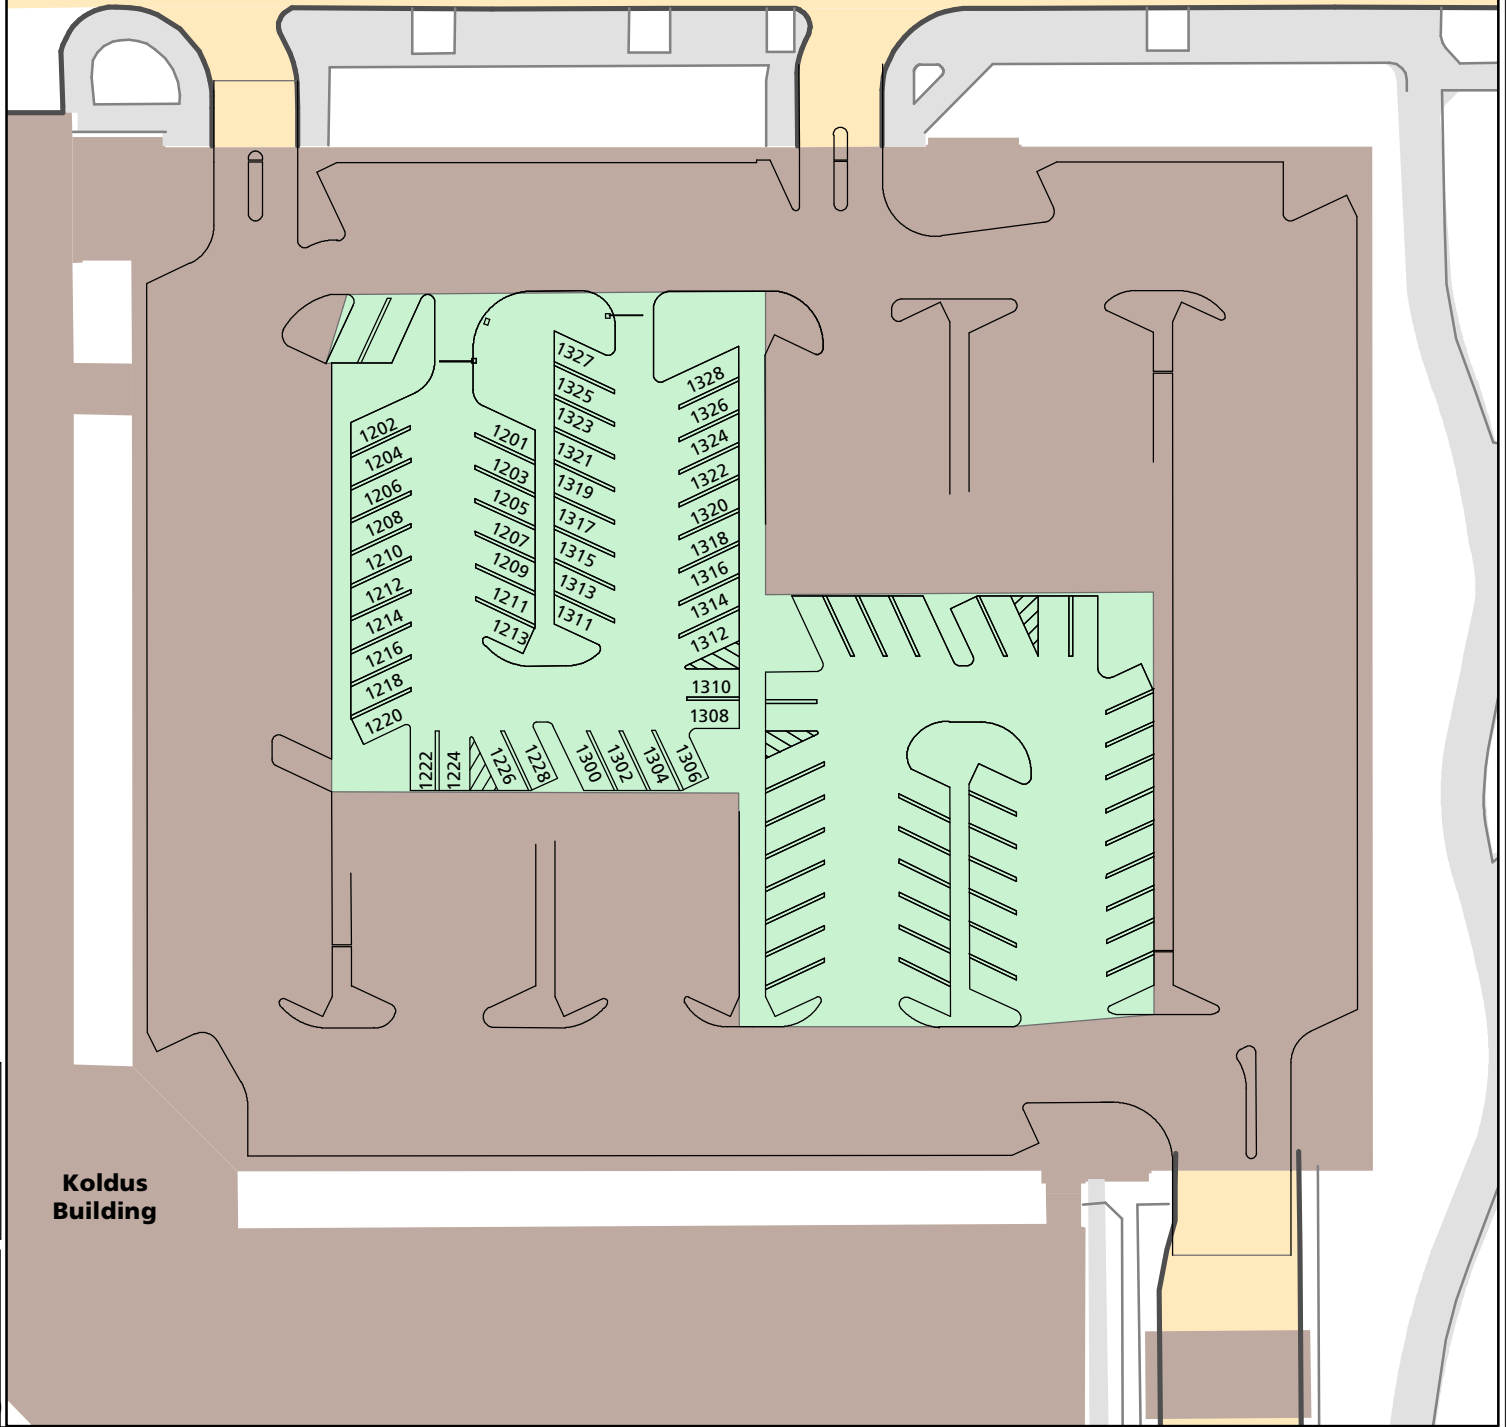

University Center Garage

Throckmorton St

Level P1

Parking Space Count:

Regular:	0
Reserved:	45
DVS:	0
Visitor:	44
Accessible:	0
Visitor Accessible:	0
Service:	0
Other:	0

Total: 89

Koldus Building

TEXAS A&M UNIVERSITY
Transportation Services