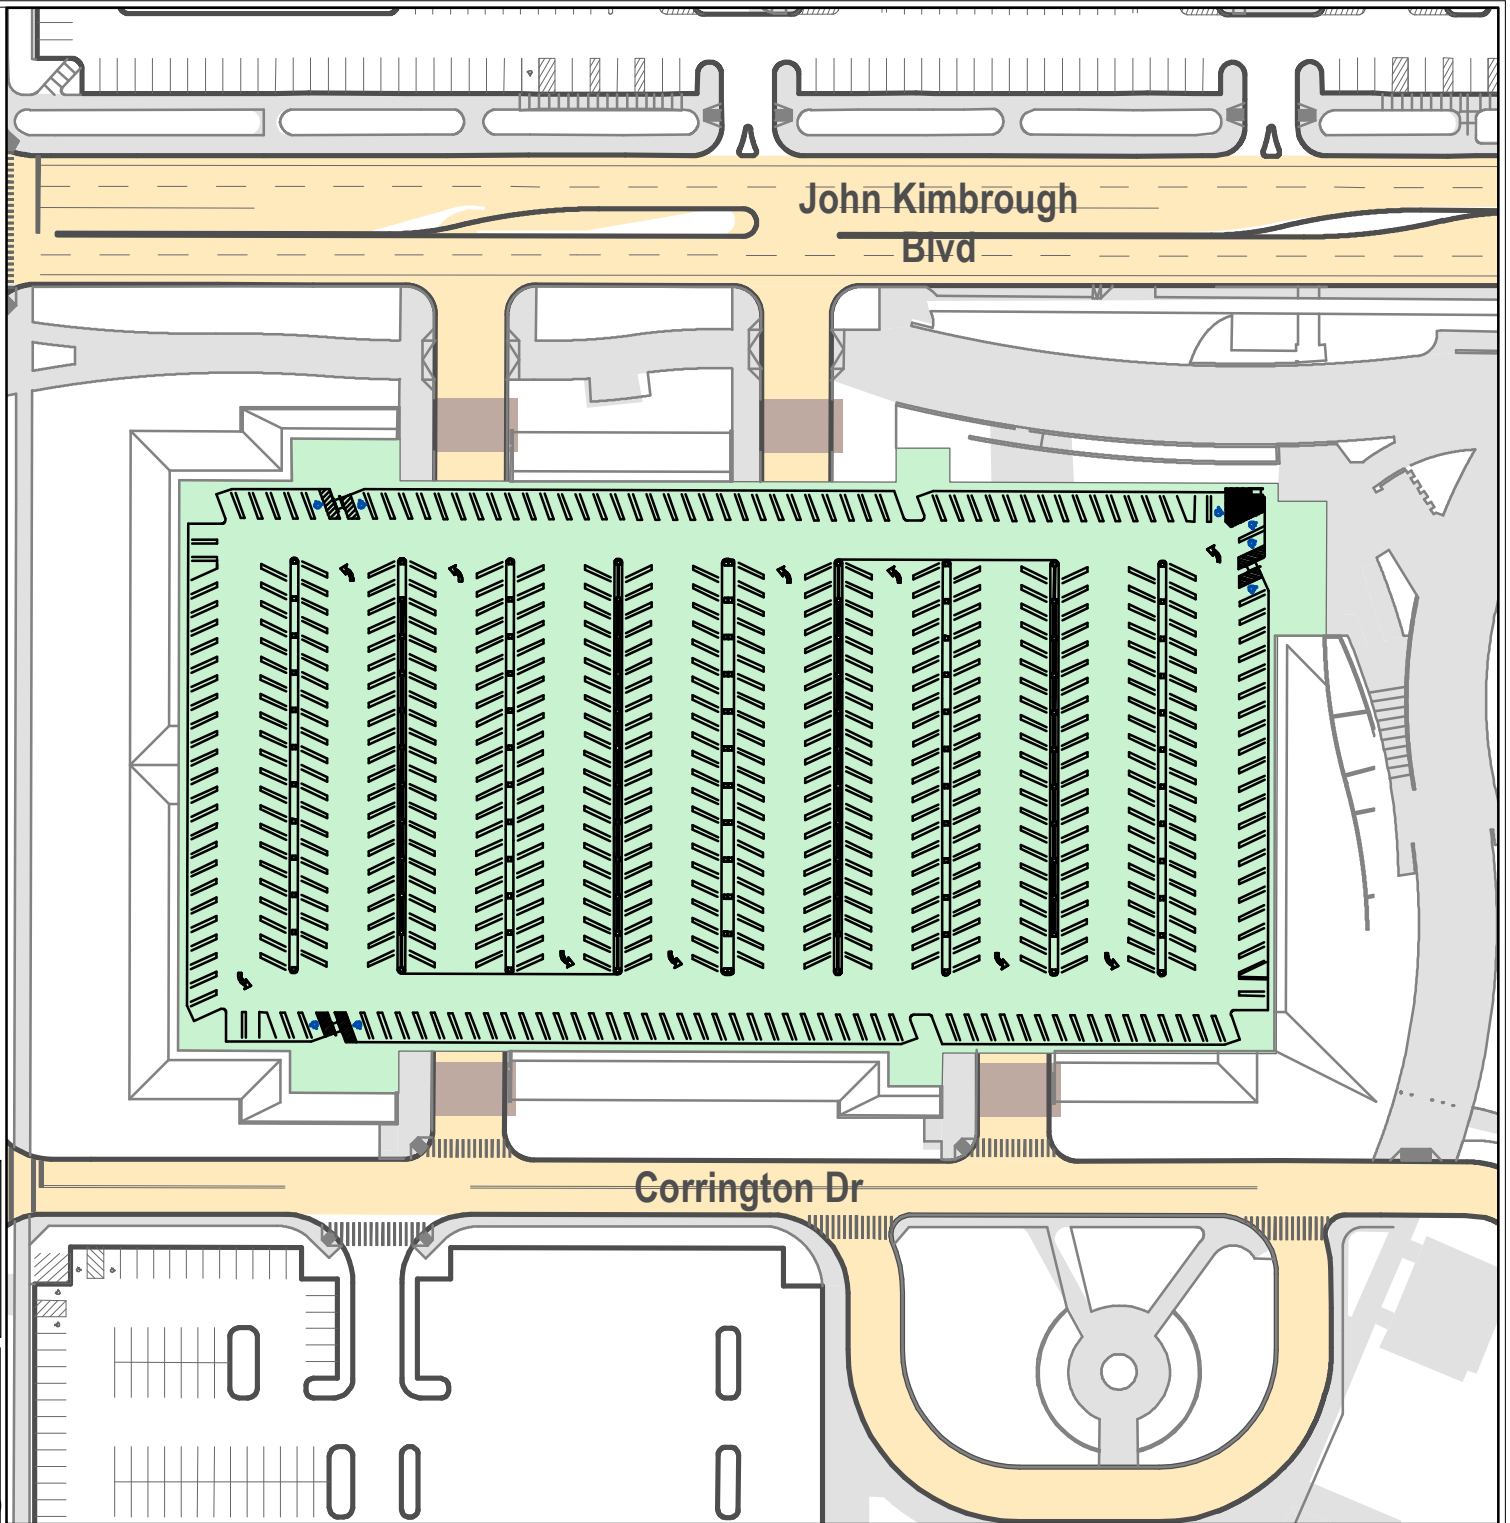

West Campus Garage Level 5

Parking Space Count:

Regular:	529
Reserved:	0
DVS:	0
Visitor:	0
Accessible:	6
Visitor Accessible:	2
Service:	0
Other:	0

Total: 537

TEXAS A&M UNIVERSITY
Transportation Services