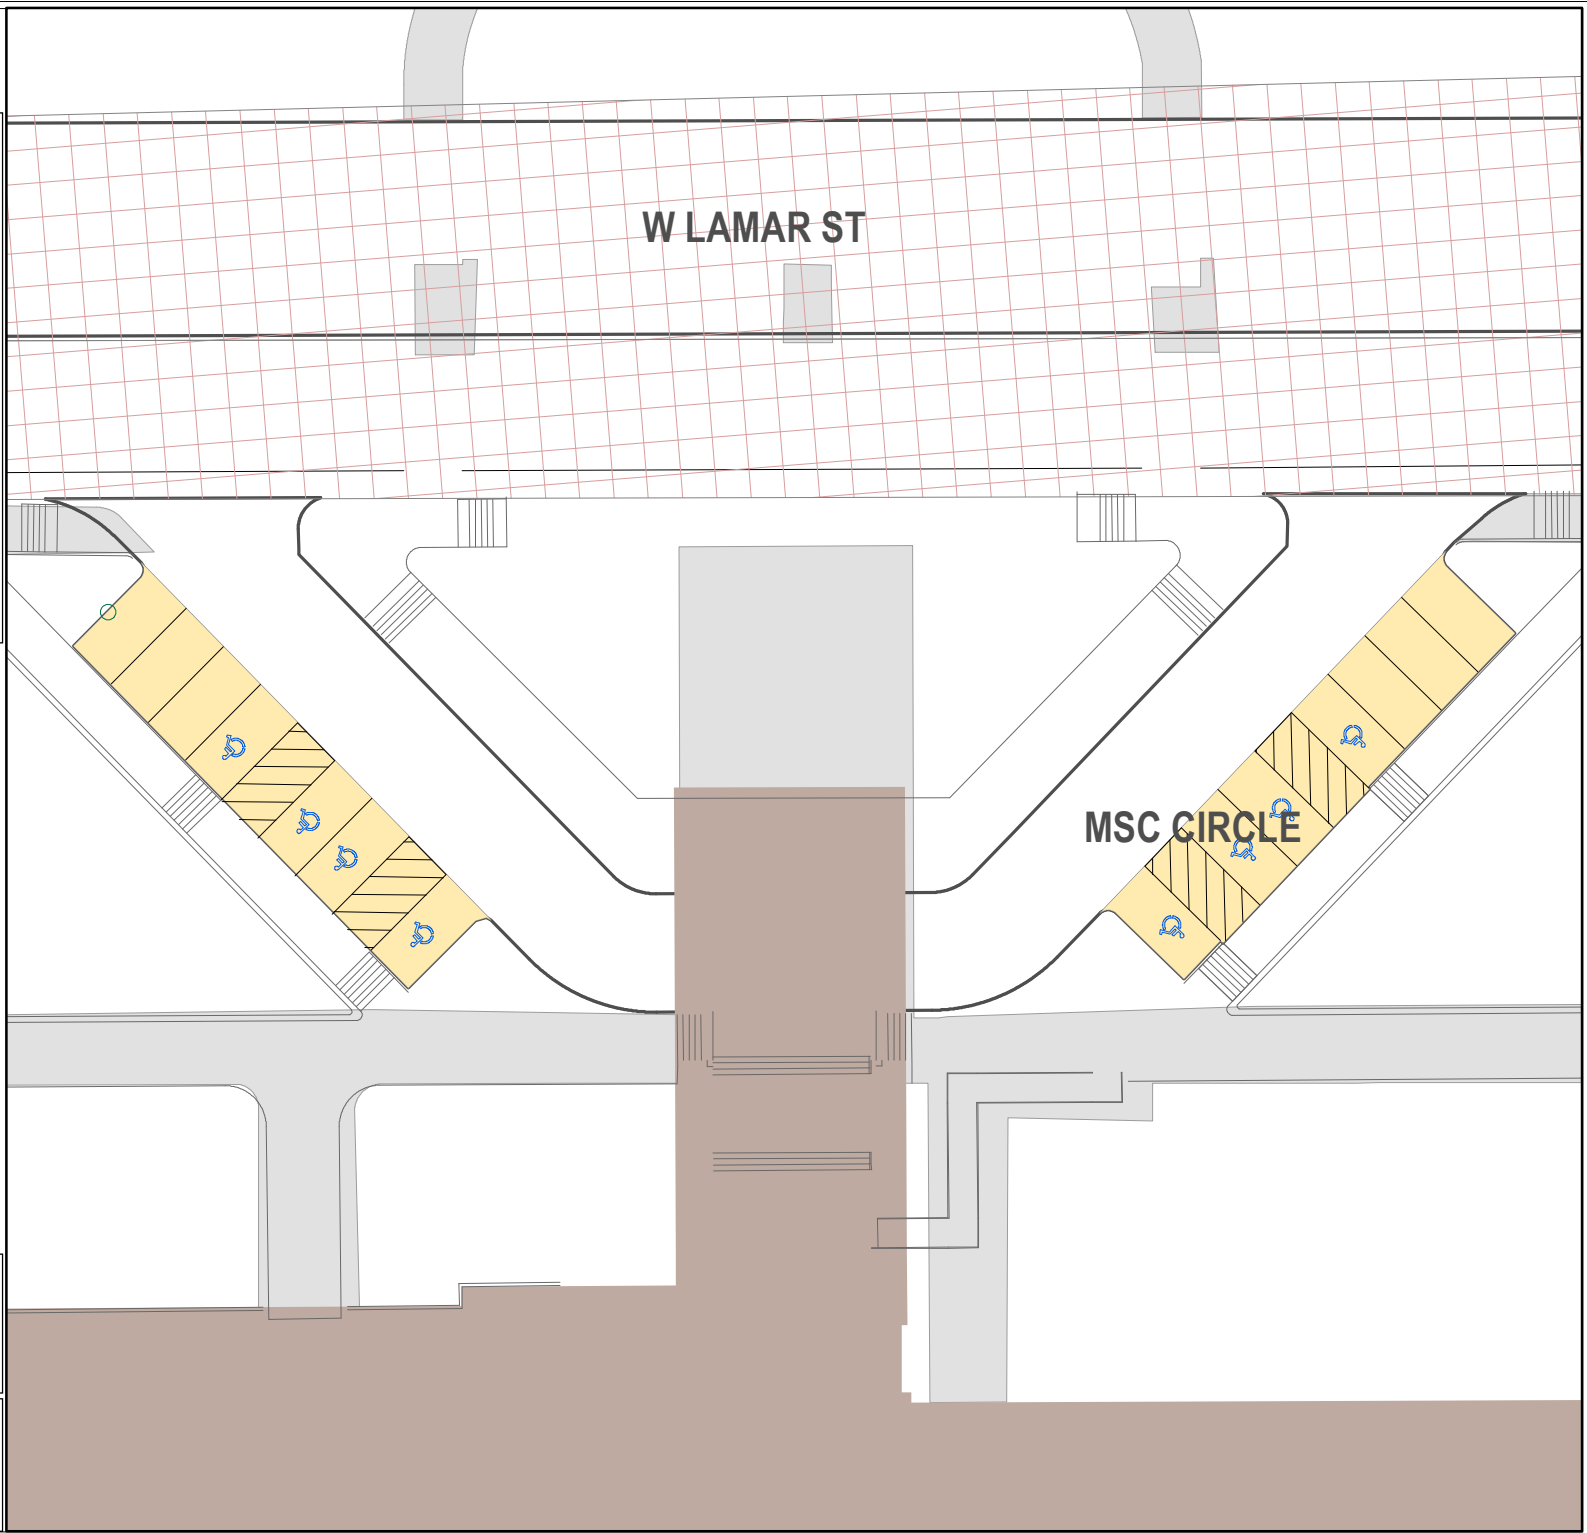

MSC Circle

Parking Space Count:

Regular:	0
Reserved:	0
DVS:	6
Visitor:	0
Accessible:	8
Visitor Accessible:	0
Timed:	0
Service:	0
U.B.:	0
Motorcycle:	0
Loading:	0
Other:	0
RV:	0

Total: 14

Lost to (Currently Under) Construction: 0

30 Feet