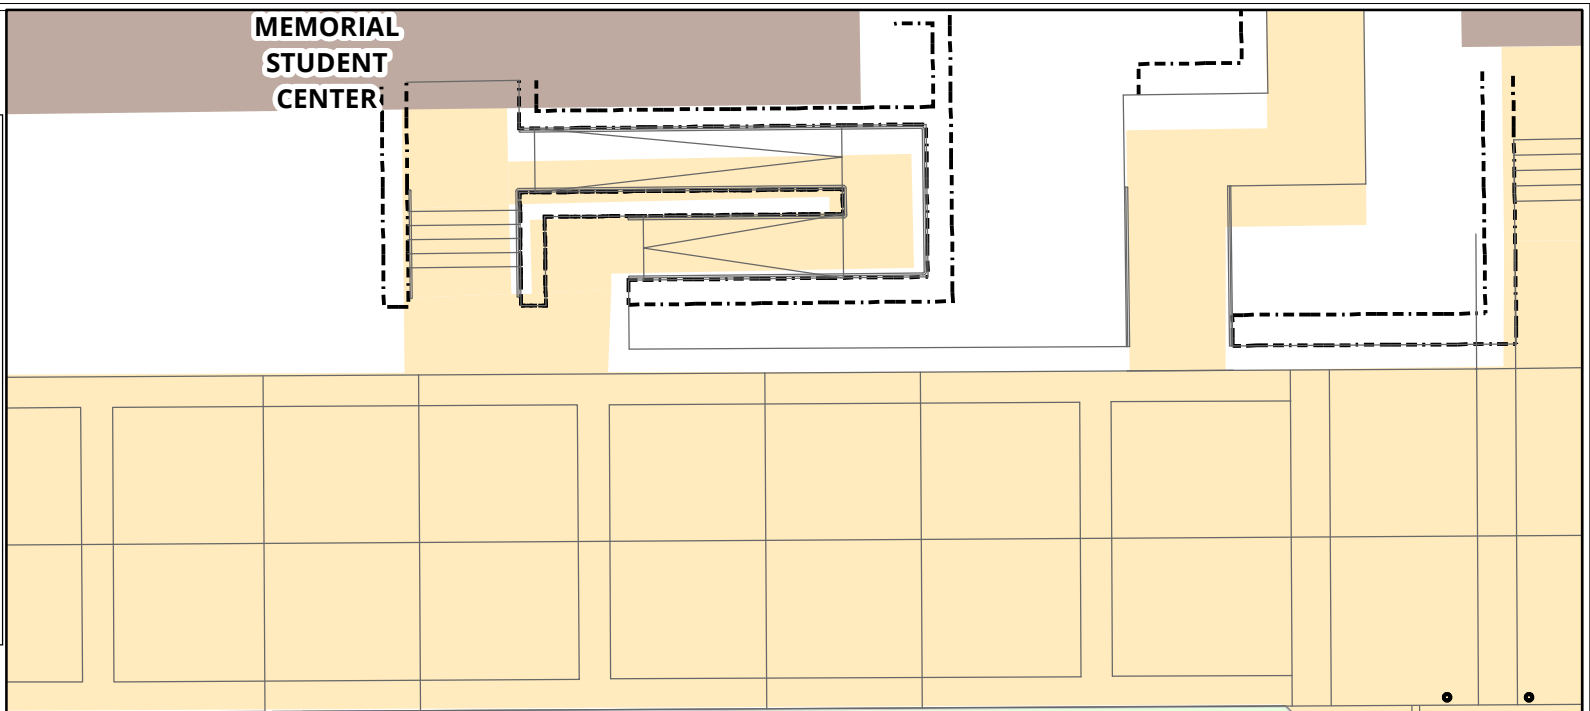

Stallings Blvd

Parking Space Count:

Regular:	0
Reserved:	3
DVS:	0
Visitor:	0
Accessible:	0
Visitor Accessible:	0
Timed:	0
Service:	0
U.B.:	0
Motorcycle:	0
Loading:	0
Other:	0
RV:	0

Total: 3

Lost to (Currently Under) Construction: 0

MEMORIAL
STUDENT
CENTER

RESERVED

RESERVED

RESERVED

ONLY

Gene Stallings Blvd

10 Feet