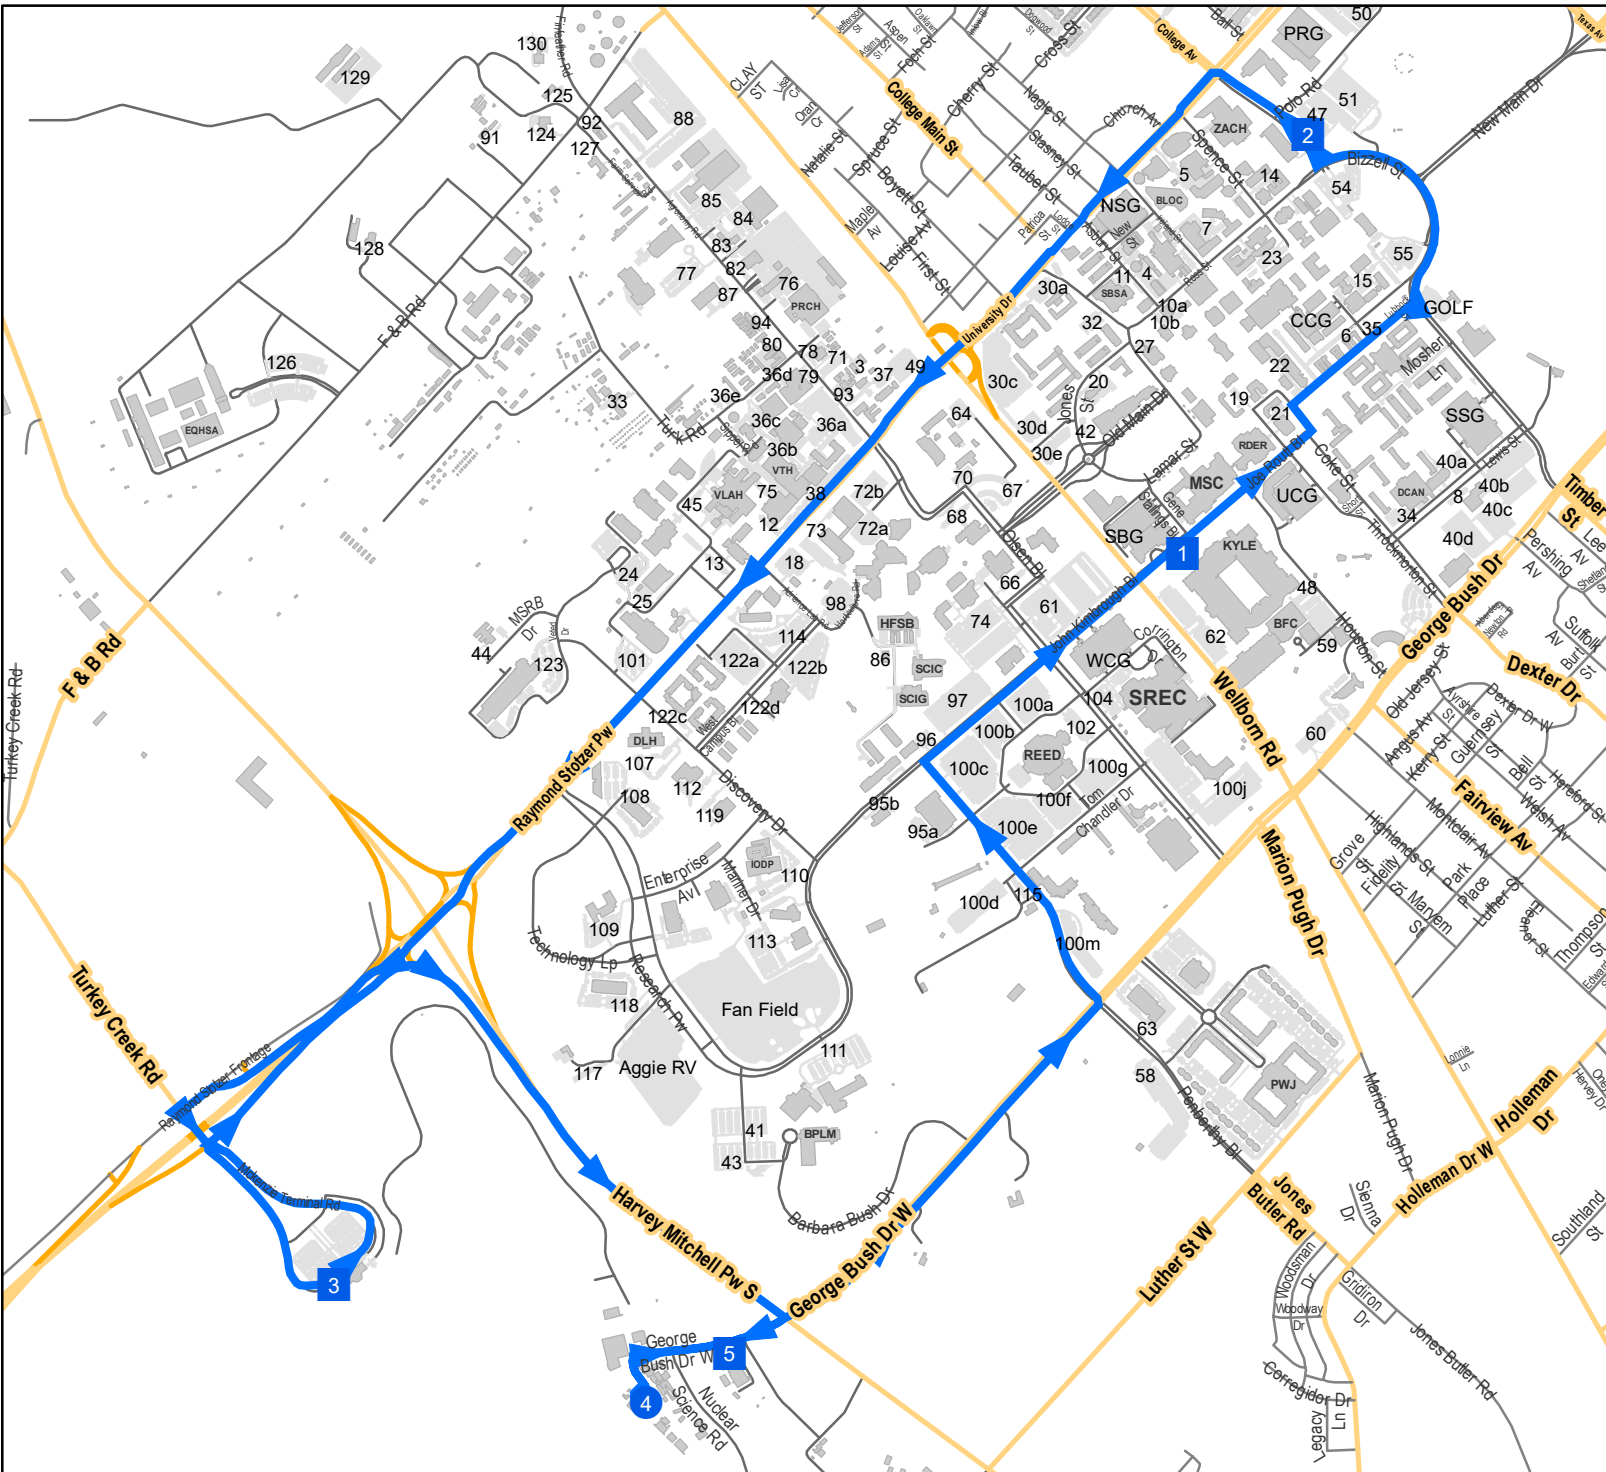

Route 07

1. Texas A&M Hotel/Joe Routh
2. Wisenbaker - East
3. Easterwood Airport
4. Wind Tunnel
5. Turbo Lab

● Regular Bus Stops ■ Bus Stops with specific leave times