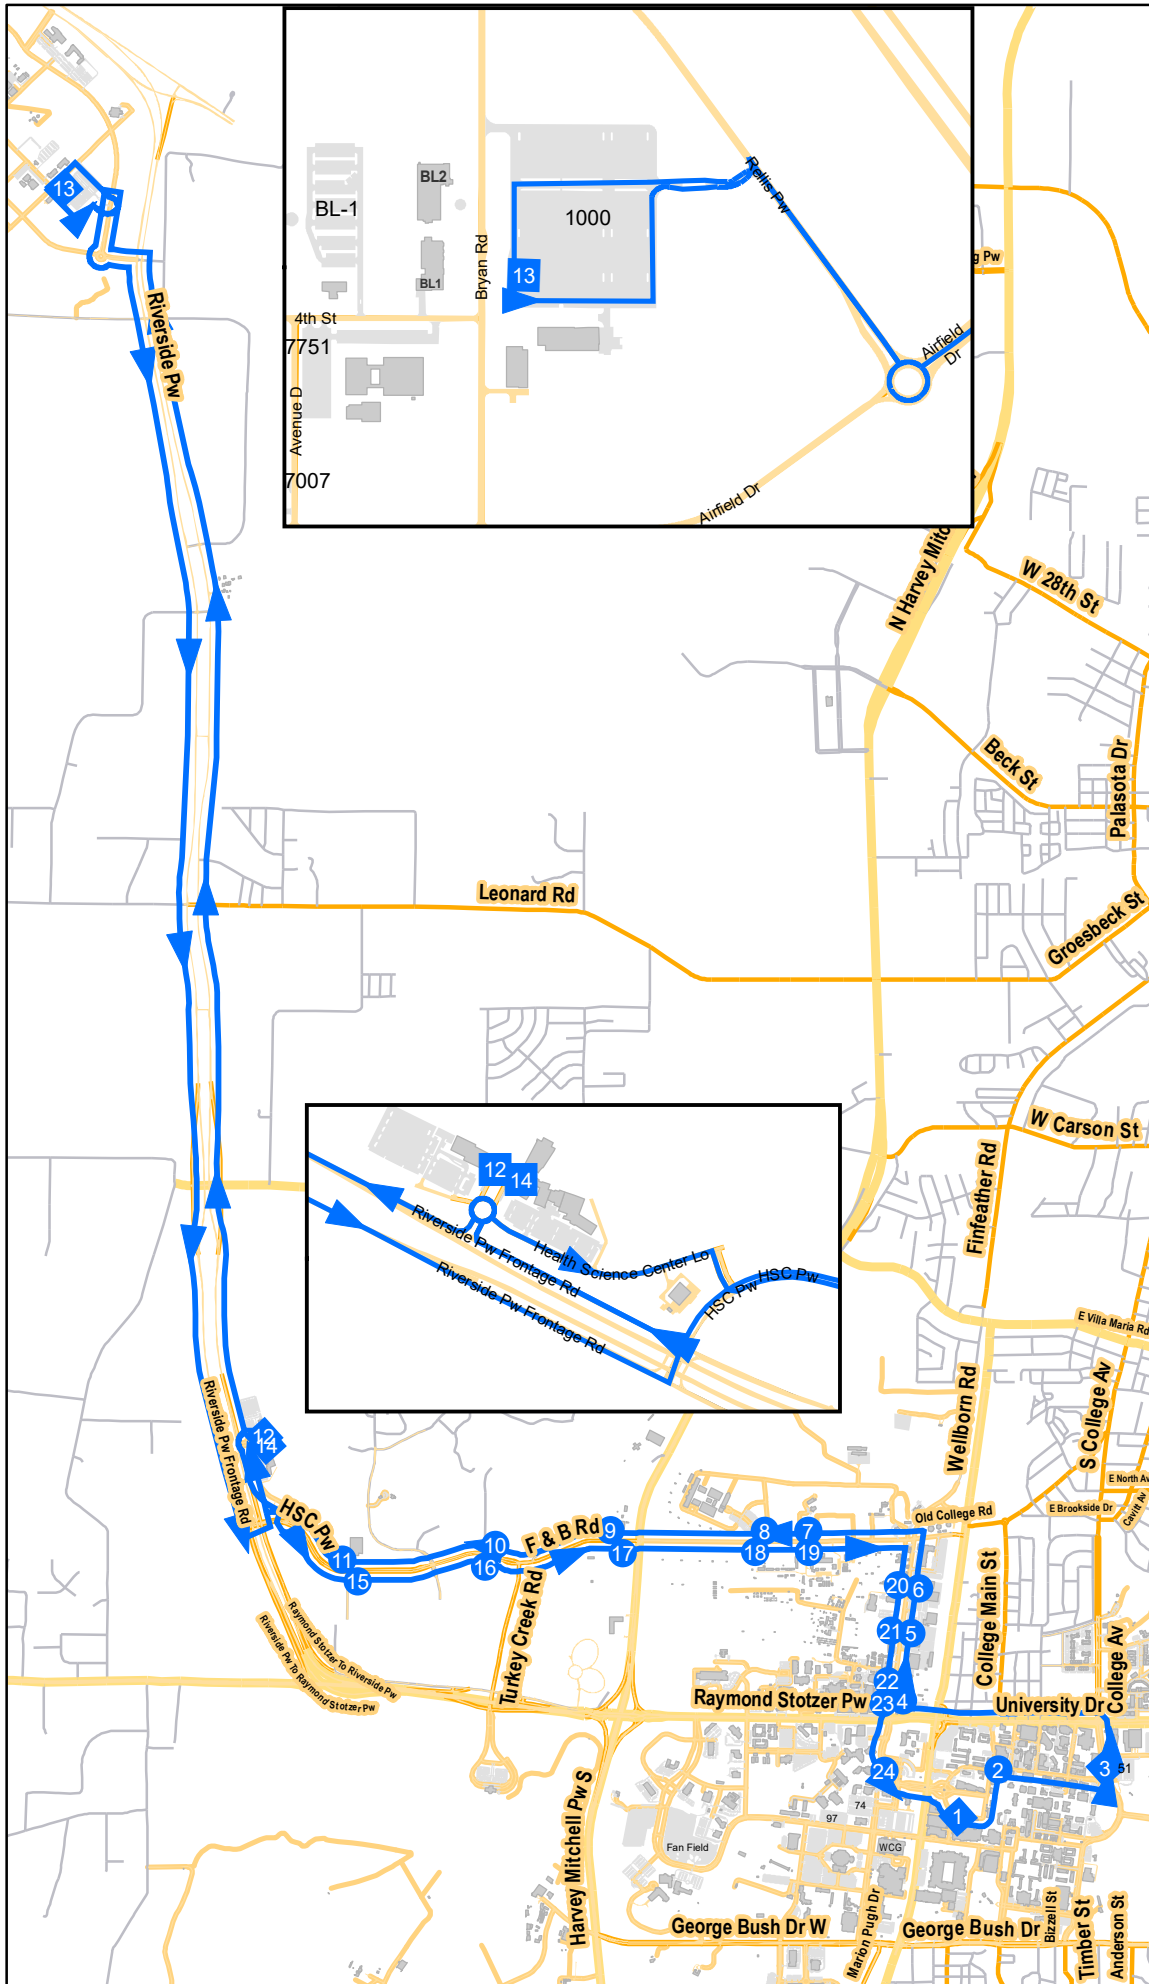

# Route 47

1. MSC
2. Fish Pond
3. Wisenbaker - East
4. Vet School - Outbound
5. Transit - Outbound
6. Facilities Services - Outbound
7. Turf Lab - Outbound
8. Equine Center - Outbound
9. Parson's Mounted Cav - Out
10. Atlas Pear Dr - Outbound
11. Biomedical Way - Outbound
12. Health Science Center
13. Blinn - RELLIS
14. Health Science Center
15. Biomedical Way - Inbound
16. Atlas Pear Dr - Inbound
17. Parson's Mounted Cav - In
18. Equine Center - Inbound
19. Turf Lab - Inbound
20. Facilities Services - Inbound
21. Transit - Inbound
22. Lot 71
23. Vet School - Inbound
24. Wehner - Inbound

● Regular Bus Stops      ■ Bus Stops with specific leave times